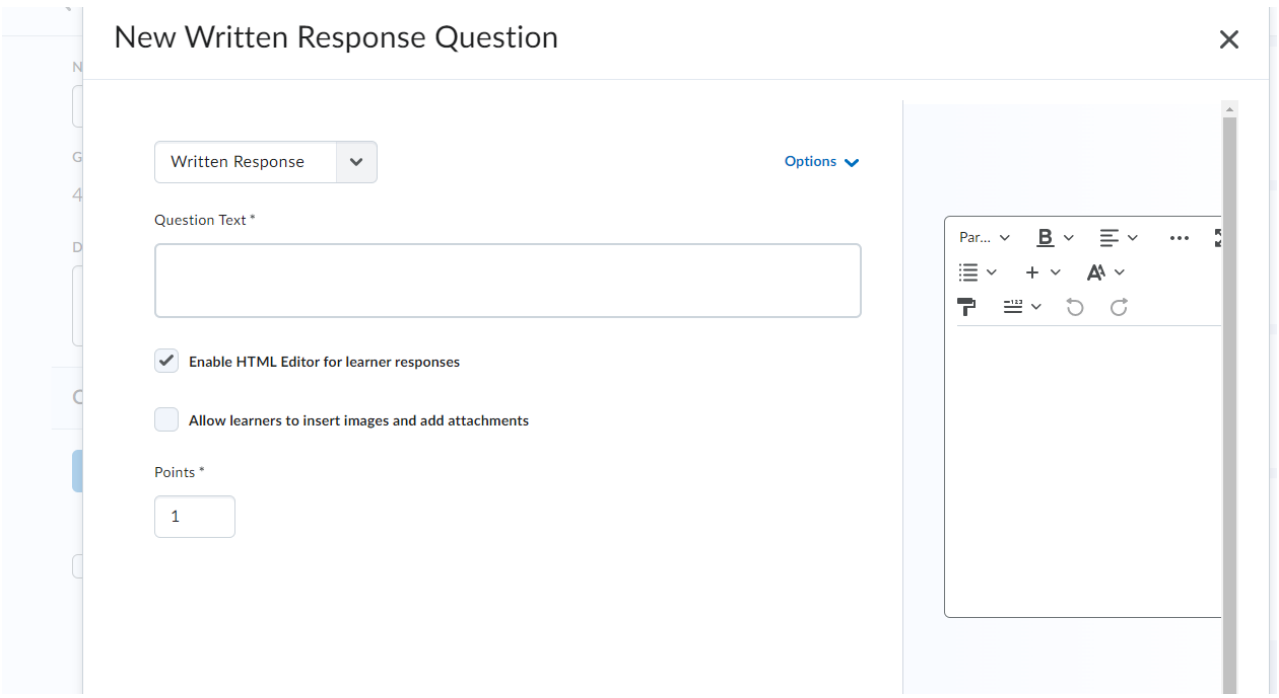

How to Make a D2L Quiz Question Compatible with Equatio

Last Modified on Wednesday, 02-Aug-2023 21:48:18 BST

The Equatio extension and the Equatio LTI for D2L require a Rich Text editor to insert math. This article will show how to ensure your D2L quiz question is compatible with Equatio insertion in the answer field for students.

This will allow users to choose the "Add Stuff" feature in the HTML editor toolbar as shown below to select the Equatio LTI option and insert math. It will also allow them to insert math with their Equatio extension toolbar.