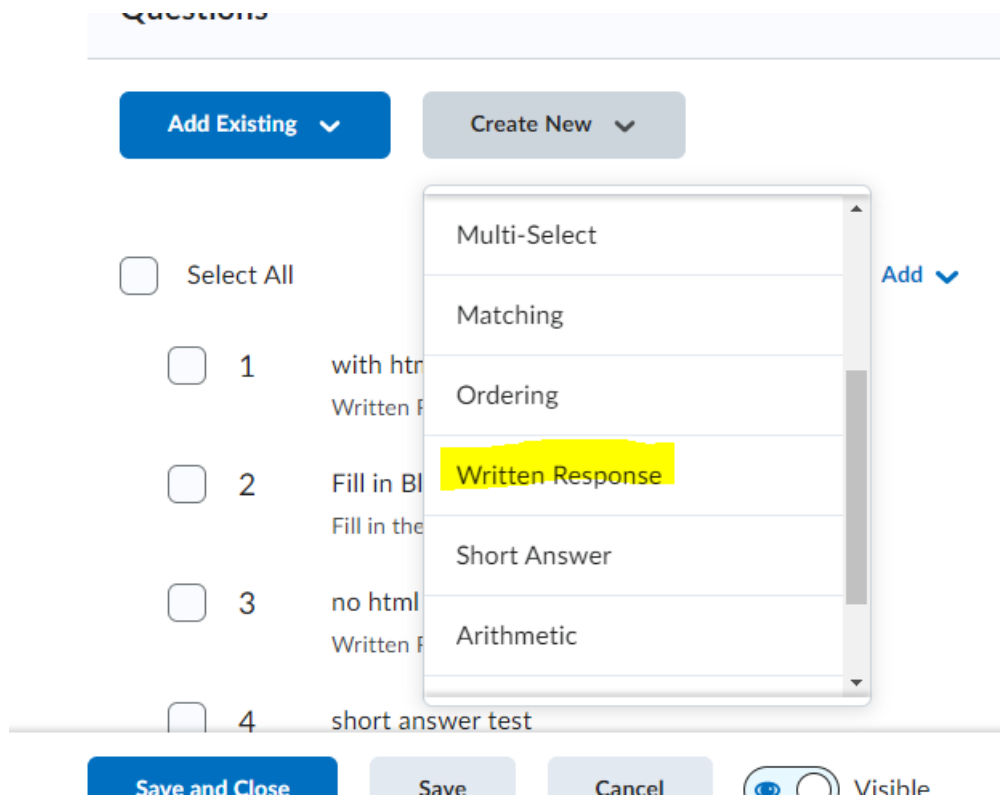

How to Make a D2L Quiz Question Compatible with Equatio

Last Modified on Wednesday, 02-Aug-2023 21:48:18 BST

The Equatio extension and the Equatio LTI for D2L require a Rich Text editor to insert math. This article will show how to ensure your D2L quiz question is compatible with Equatio insertion in the answer field for students.

When creating a quiz question in D2L be sure to choose the "Written Response" type as shown below:

Next, while creating your question be sure to check off the "Enable HTML Editor for learner responses" in the question editor screen: