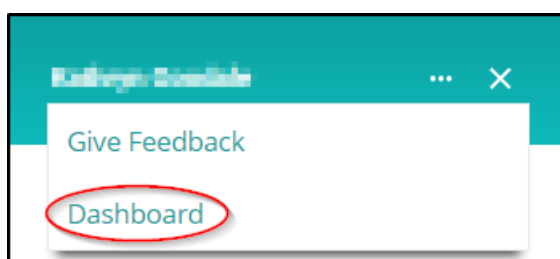

A direct link to the dashboard can be found by [clicking here](#).

Please note that only premium users will have access to all the features in the WriQ dashboard.