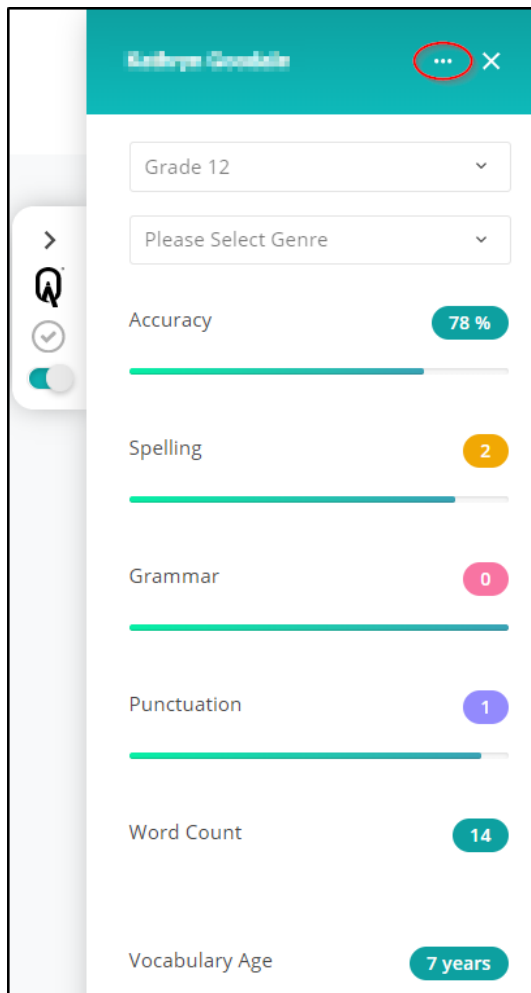

How to Access the WriQ Dashboard

Last Modified on Monday, 25-Jul-2022 10:34:23 BST

The **WriQ dashboard** can provide valuable feedback about student progress.

To access the WriQ dashboard, you can click on the **three horizontal dots** on the upper right hand side of the **WriQ tab** when in a Google Doc.

From that drop down, clicking **Dashboard** will bring you to the WriQ dashboard.

A direct link to the dashboard can be found by [clicking here](#).

Please note that only premium users will have access to all the features in the WriQ dashboard.
